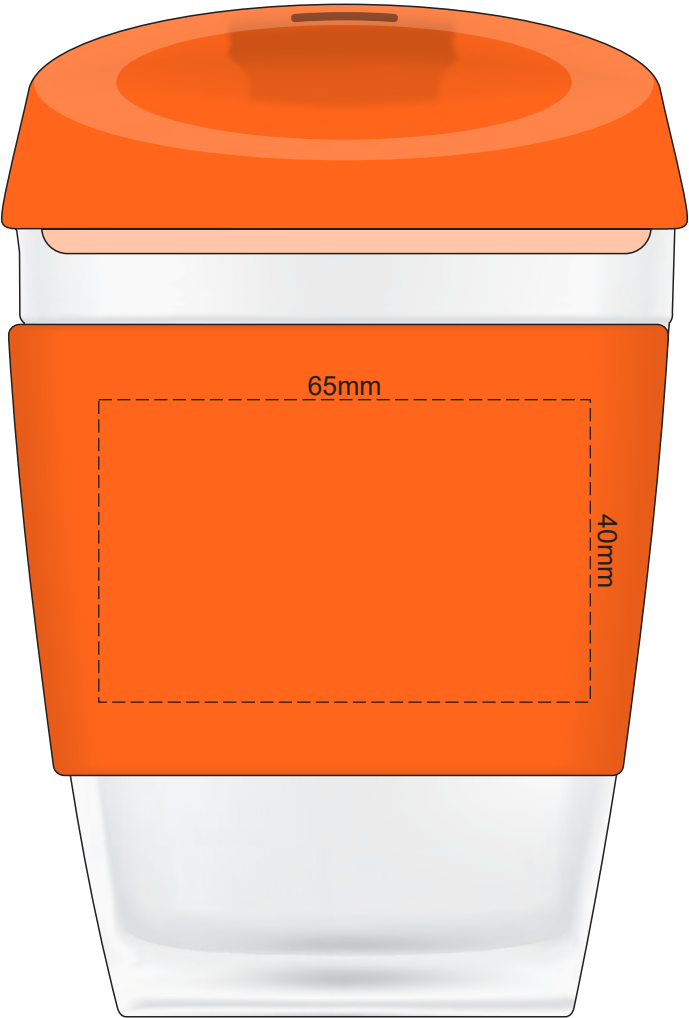

100% of Actual Size
Pad Print

SIDE 1

SIDE 2

100% of Actual Size
Silicone Digital Print

SIDE 1

SIDE 2

100% of Actual Size
Debossed

SIDE 1

SIDE 2

Red Line = Exact opposites of the product
(centre artwork to the red line)

The dimples on the inside of the band can show through in the printing causing a subtle pattern effect in the printing. Because of this we don't recommend printing block or reverse out artwork.

100% of Actual Size
Pad Print (one colour)

100% of Actual Size
Pad Print (one colour)

100% of Actual Size
Digital Print

FRONT

100% of Actual Size
Digital Print

TOP VIEW OF LID

Artwork will be printed directly onto the product via CMYK printing (no white),
colours will not be vibrant due to white ink not being available for this process.