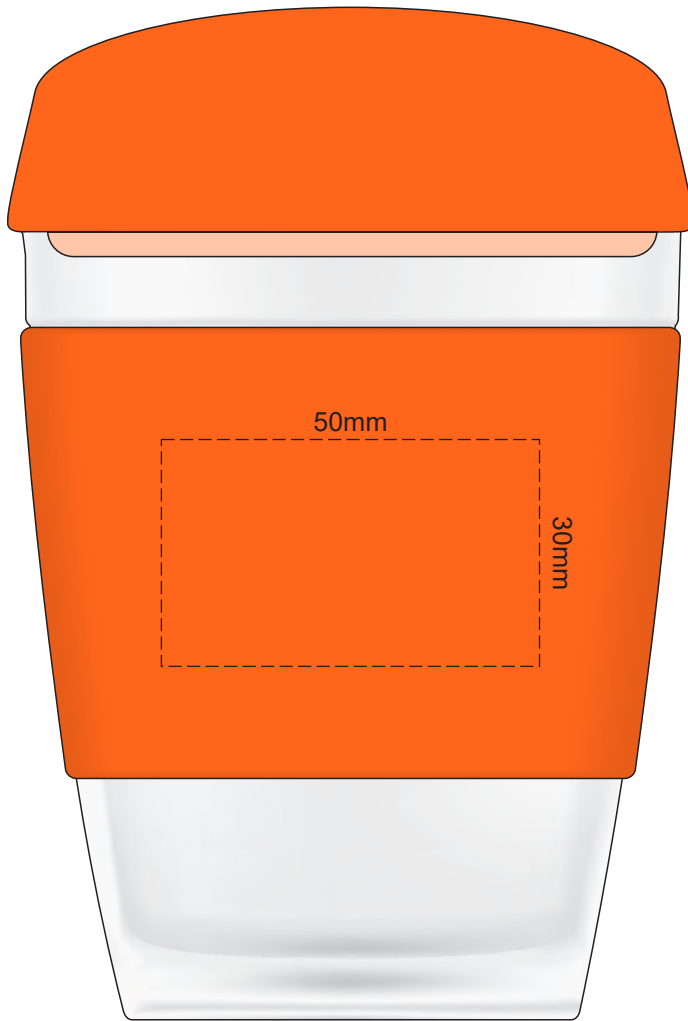

100% of Actual Size
Pad Print

SIDE 1

SIDE 2

100% of Actual Size
Silicone Digital Print

SIDE 1

SIDE 2

100% of Actual Size
Debossed

SIDE 1

SIDE 2

Red Line = Exact opposites of the product
(centre artwork to the red line)

The dimples on the inside of the band can show through in the printing causing a subtle pattern effect in the printing. Because of this we don't recommend printing block or reverse out artwork.

100% of Actual Size
Pad Print (one colour)

100% of Actual Size
Pad Print (one colour)

100% of Actual Size
Digital Print

FRONT

100% of Actual Size
Digital Print

TOP VIEW OF LID

Artwork will be printed directly onto the product via CMYK printing (no white),
colours will not be vibrant due to white ink not being available for this process.