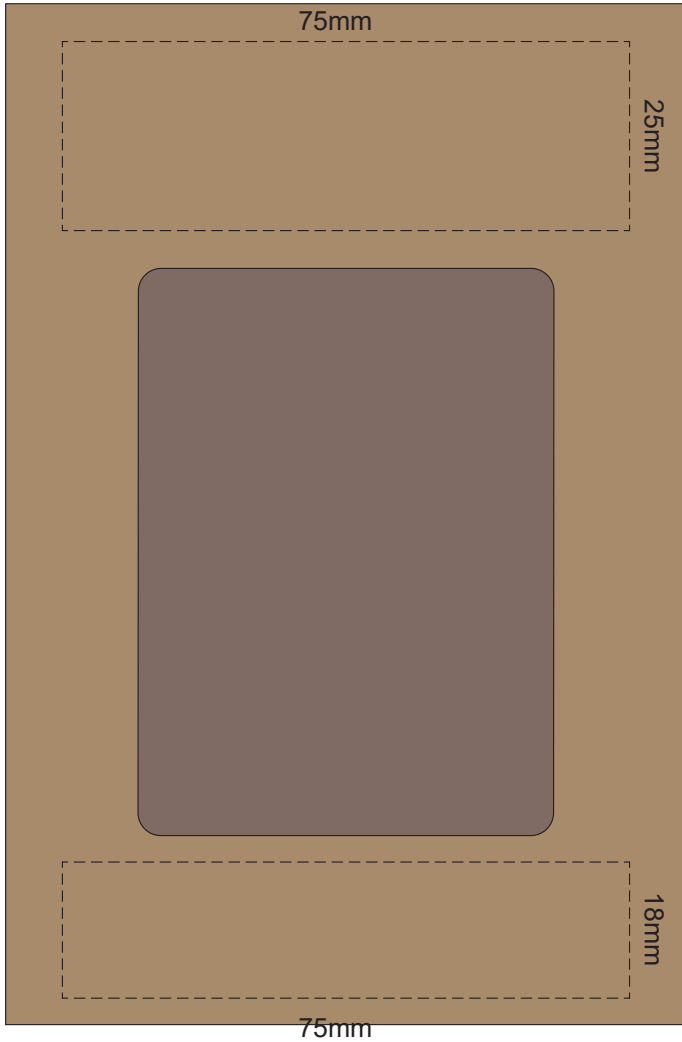

100% of Actual Size
Pad Print

SIDE 1

SIDE 2

100% of Actual Size
Silicone Digital Print

SIDE 1

SIDE 2

100% of Actual Size
Debossed

SIDE 1

SIDE 2

Red Line = Exact opposites of the product
(centre artwork to the red line)

The dimples on the inside of the band can show through in the printing causing a subtle pattern effect in the printing. Because of this we don't recommend printing block or reverse out artwork.

100% of Actual Size
Pad Print (one colour)

100% of Actual Size
Pad Print (one colour)

100% of Actual Size
Digital Print

FRONT

100% of Actual Size
Digital Print

TOP VIEW OF LID

Artwork will be printed directly onto the product via CMYK printing (no white),
colours will not be vibrant due to white ink not being available for this process.